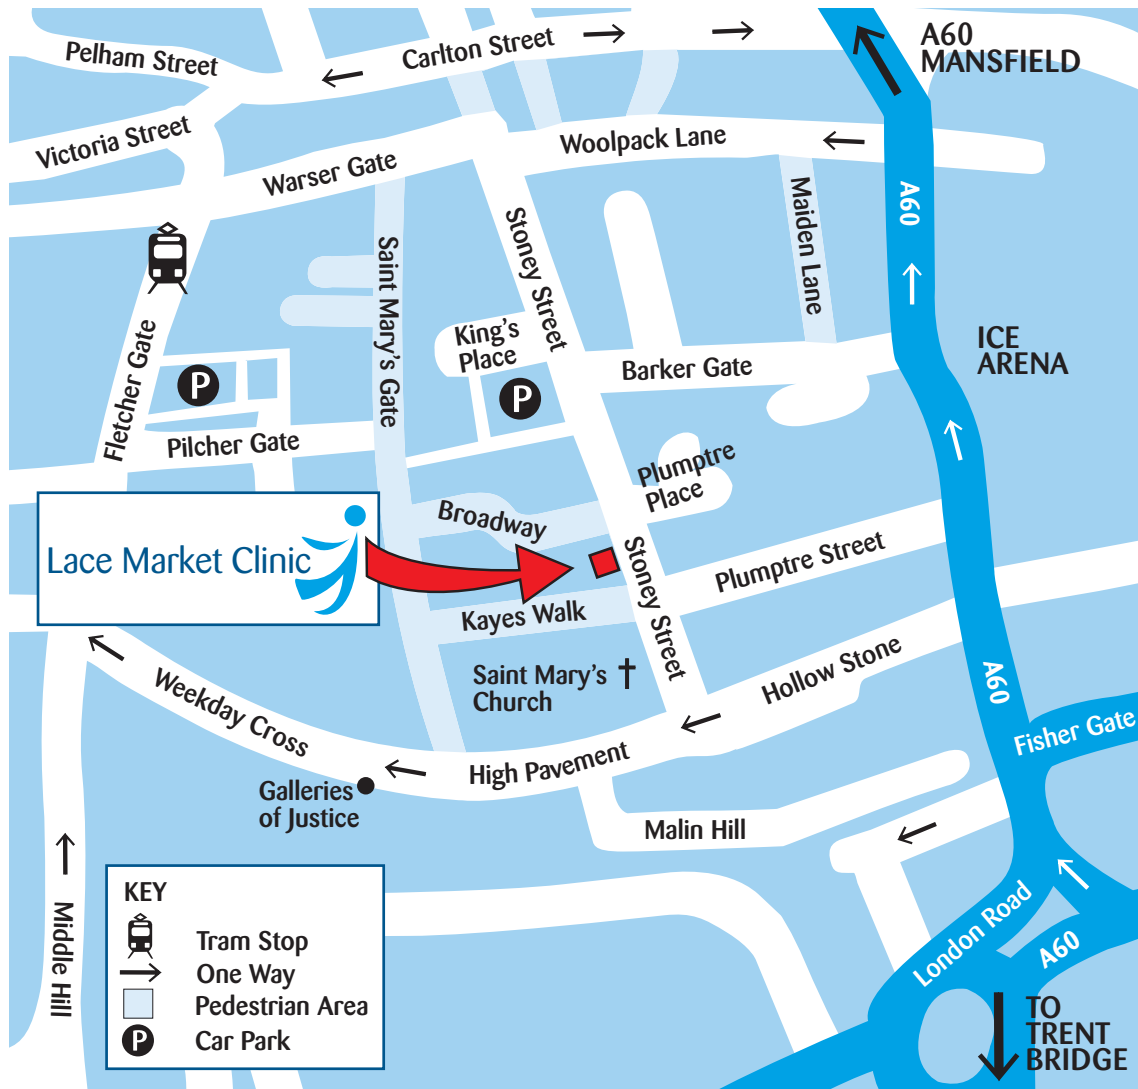

We are hard to find!!

We are on the **1st floor** in the **Broadway Business Centre** next to **St. Mary's Church** at the bottom of **Stoney Street**.

The Clinic is an easy walk from the city centre and is well served with metered car parking and the large **Stoney Street NCP** car park.

If you can't find us call our directions hot line on **0115 924 7172**.
(**N.B.** This line is for directions only. We can't take diary bookings on this line.)

We have a lift and excellent disabled access.

32a Stoney Street, Lace Market, Nottingham NG1 1LL
e: enquiries@lacemarketclinic.co.uk t: 0115 924 7171
www.lacemarketclinic.co.uk

The Lace Market Clinic is a trading style of autonomous health practitioners who operate as sole traders from premises in the Lace Market, Nottingham. The individuals do not trade as a partnership.